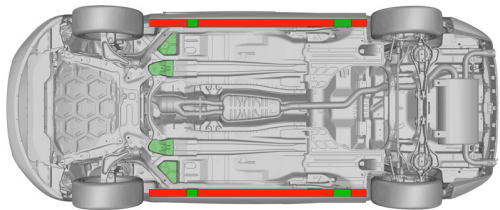

S60 (11-), 2015A, B4204T11, TG-81SC, L.H.D, YV140MFB0F2303627, 303627

23/9/2025

PRINT

Jacking points body

Follow the instructions for working at the car lift.

Refer to: Working with a car lift

Special Tool: 981 4115

When lifting the vehicle, use the green-marked lifting points in the illustration. The lifting plate shall be provided with rubber so that the vehicle is not damaged.

23/9/2025

PRINT