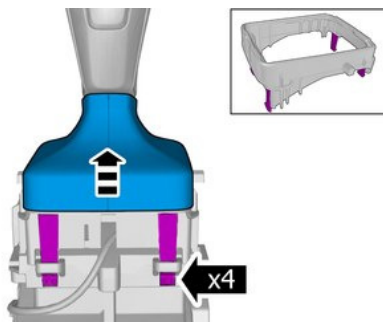

### 432: Gear lever carrier, gear selector controls, B4204T11, TG-81SC

**Operation number:**  
43230-2

**Knob, gear shift selector**

**Removal**

**Installation**

**Warning!** Check for correct operation after the installation.

**Vehicles with lighting in the gear selector lever knob.**

Remove center console

Refer to: Center console

Remove the panel.

Disconnect the connector.

Release the catches.

Release the catches.

Loosen the clip.