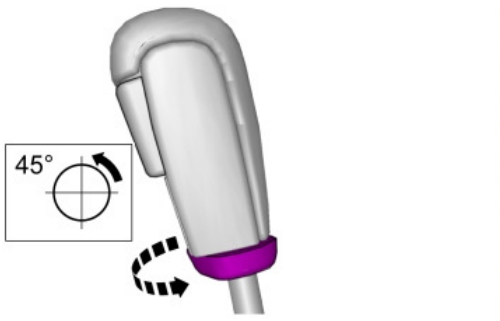

432: Gear lever carrier, gear selector controls, B4204T11, TG-81SC

S60 (11-), 2015A, B4204T11, TG-81SC, L.H.D, YV140MFB0F2303627, 303627

21/9/2025

PRINT

### 432: Gear lever carrier, gear selector controls, B4204T11, TG-81SC

**Operation number:**  
43230-2

**Knob, gear shift selector**

**Removal**

**Installation**

**Warning!** Check for correct operation after the installation.

**Vehicles with lighting in the gear selector lever knob.**

Remove center console

Refer to: Center console

Remove the panel.

Disconnect the connector.

Release the catches.

Release the catches.

Loosen the clip.