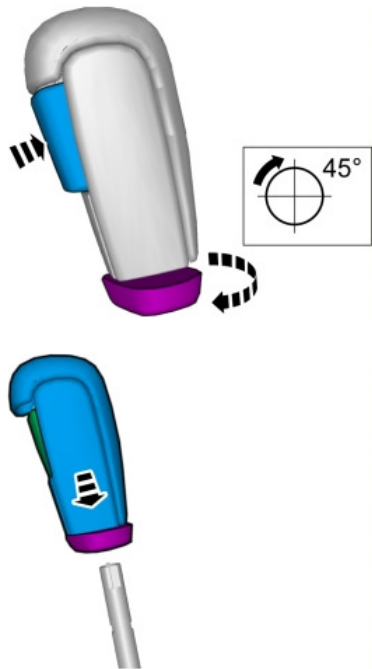

432: Gear lever carrier, gear selector controls, B4204T11, TG-81SC

S60 (11-), 2015A, B4204T11, TG-81SC, L.H.D, YV140MFB0F2303627, 303627

21/9/2025

PRINT

### 432: Gear lever carrier, gear selector controls, B4204T11, TG-81SC

**Operation number:**  
43230-2

**Knob, gear shift selector**

**Removal**

**Installation**

**Warning!** Check for correct operation after the installation.

**Vehicles with lighting in the gear selector lever knob.**

Remove center console

Refer to: Center console

Remove the panel.

Disconnect the connector.

Release the catches.

Release the catches.

Loosen the clip.