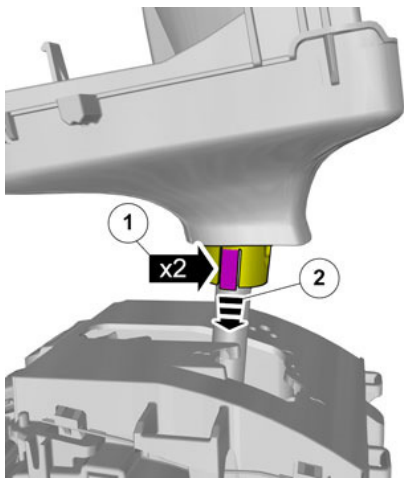

### 432: Gear lever carrier, gear selector controls, B4204T11, TG-81SC

**Operation number:**  
43230-2

**Knob, gear shift selector**

**Removal**

**Installation**

**Warning!** Check for correct operation after the installation.

**Vehicles with lighting in the gear selector lever knob.**

Remove center console

Refer to: Center console

Remove the panel.

Disconnect the connector.

Release the catches.

Release the catches.

Loosen the clip.