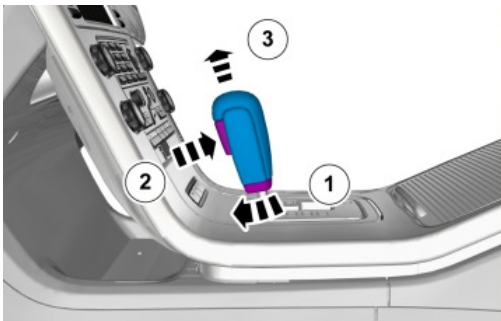

432: Gear lever carrier, gear selector controls, B4204T11, TG-81SC

S60 (11-), 2015A, B4204T11, TG-81SC, L.H.D, YV140MFB0F2303627, 303627

21/9/2025

PRINT

### 432: Gear lever carrier, gear selector controls, B4204T11, TG-81SC

**Operation number:**  
43230-2

**Knob, gear shift selector**

**Removal**

**Installation**

**Warning!** Check for correct operation after the installation.

**Vehicles with lighting in the gear selector lever knob.**

Remove center console

Refer to: Center console

Remove the panel.

Disconnect the connector.

Release the catches.

Release the catches.

Loosen the clip.