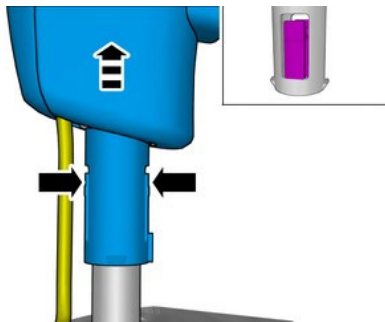

### 432: Gear lever carrier, gear selector controls, B4204T11, TG-81SC

**Operation number:**  
43230-2

**Knob, gear shift selector**

**Removal**

**Installation**

**Warning!** Check for correct operation after the installation.

**Vehicles with lighting in the gear selector lever knob.**

Remove center console

Refer to: Center console

Remove the panel.

Disconnect the connector.

Release the catches.

Release the catches.

Loosen the clip.