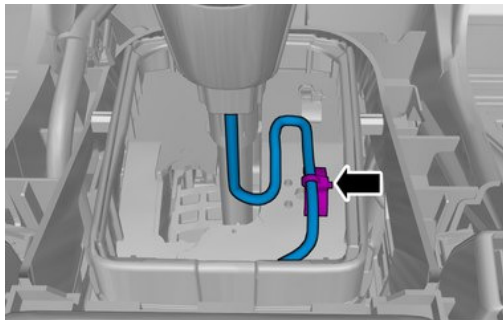

### 432: Gear lever carrier, gear selector controls, B4204T11, TG-81SC

**Operation number:**  
43230-2

**Knob, gear shift selector**

**Removal**

**Installation**

**Warning!** Check for correct operation after the installation.

**Vehicles with lighting in the gear selector lever knob.**

Remove center console

Refer to: Center console

Remove the panel.

Disconnect the connector.

Release the catches.

Release the catches.

Loosen the clip.