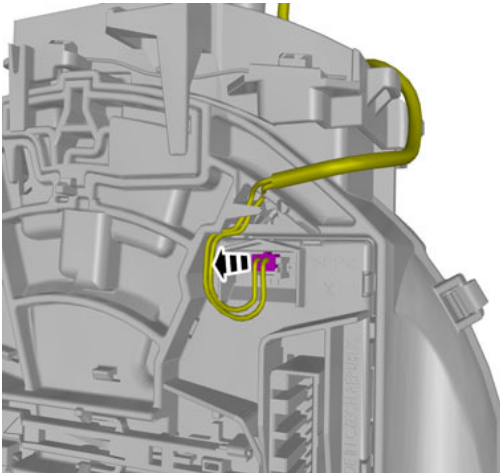

### 432: Gear lever carrier, gear selector controls, B4204T11, TG-81SC

**Operation number:**  
43230-2

**Knob, gear shift selector**

**Removal**

**Installation**

**Warning!** Check for correct operation after the installation.

**Vehicles with lighting in the gear selector lever knob.**

Remove center console

Refer to: Center console

Remove the panel.

Disconnect the connector.

Release the catches.

Release the catches.

Loosen the clip.