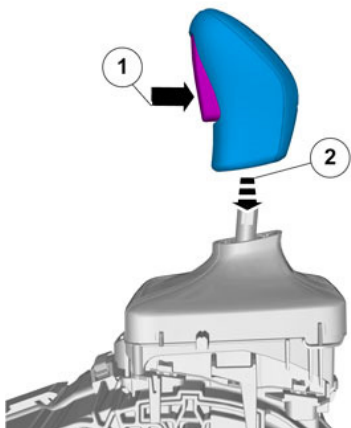

To install, reverse the removal procedure.