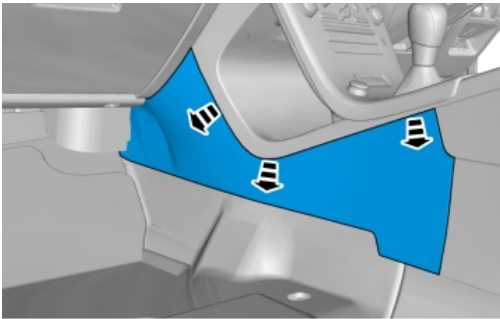

### 432: Gear lever carrier, gear selector controls, B4204T11, TG-81SC

**Operation number:**  
43230-2

**Knob, gear shift selector**

**Removal**

**Installation**

**Warning!** Check for correct operation after the installation.

**Vehicles with lighting in the gear selector lever knob.**

Remove center console

Refer to: Center console

Remove the panel.

Disconnect the connector.

Release the catches.

Release the catches.

Loosen the clip.