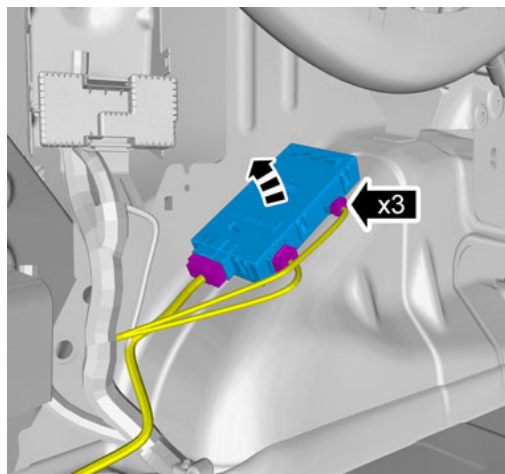

892: Recovery and towing unit, B4204T11

S60 (11-), 2015A, B4204T11, TG-81SC, L.H.D, YV140MFB0F2303627, 303627

26/9/2025

PRINT

892: Recovery and towing unit, B4204T11

Operation number:

89205-2

Trailer Module
(TRM)

Removal

Remove left side side panel cargo space

Refer to: Side panel loadspace

Note! Make sure that the component terminals are not bent or damaged.

Follow the instructions regarding components with double-sided adhesive tape

Refer to: Components with double-sided tape

Installation

To install, reverse the removal procedure.

Order and download software according to: 30764685

26/9/2025

PRINT